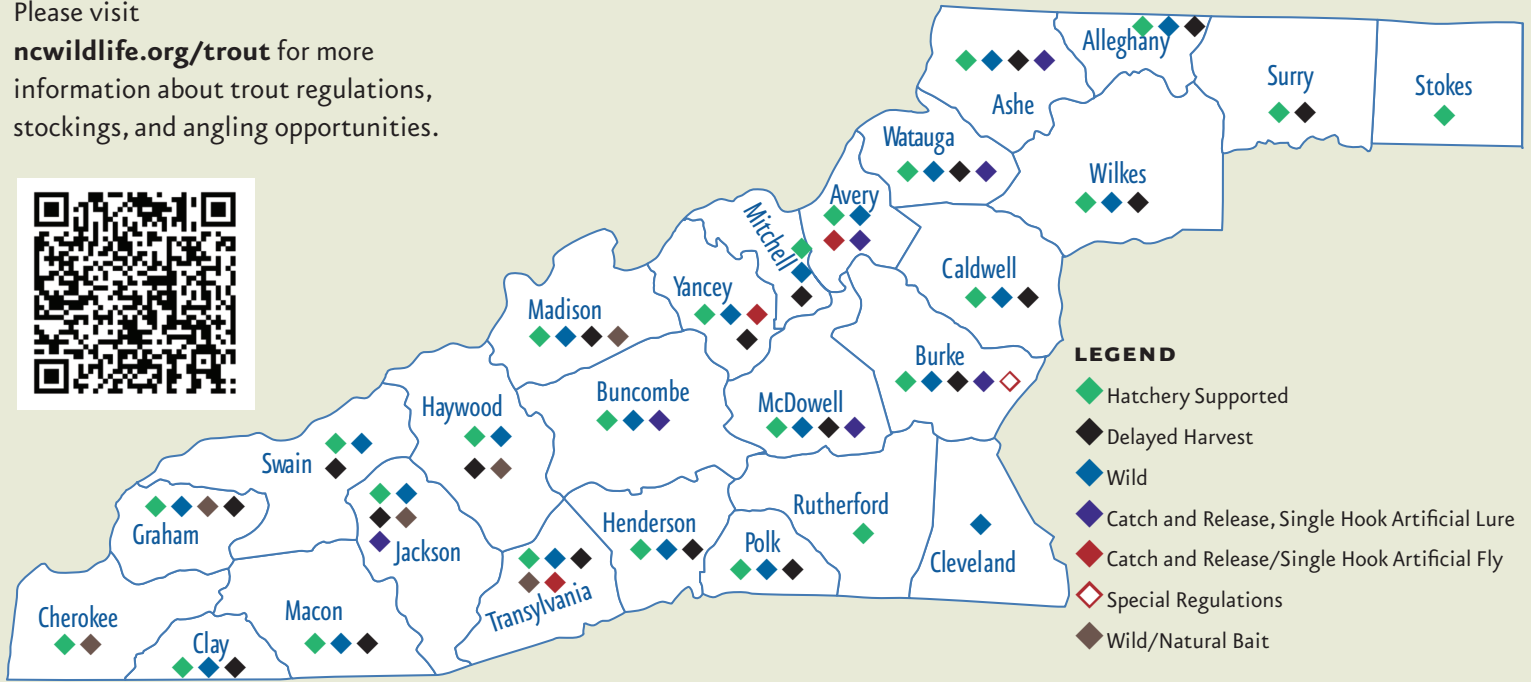

MOUNTAIN TROUT MAP

Please visit ncwildlife.org/trout for more information about trout regulations, stockings, and angling opportunities.

2021 DELAYED HARVEST STOCKING DATES

COUNTY	LOCATION	MARCH	APRIL	MAY	OCTOBER	NOVEMBER
Alleghany	Little River	4	7	6	4	2
	Helton Creek	1	1	3	1	1
Ashe	Trout Lake	1	1	3	11	8
	Big Horse Creek	4	7	6	4	2
	South Fork New River	4	7	6	11	8
		Jacob Fork	3	6	5	12
Caldwell	Wilson Creek	2	5	4	12	9
Clay	Fires Creek	5	8	6	6	16
Graham	Big Snowbird	5	9	6	1	10
Haywood	West Fork Pigeon River	1	5	10	1	12
Henderson	North Fork Mills River	2	5	5	4	10
Jackson	Tuckasegee River	3	6	4	8, 12	2, 9
Macon	Nantahala	5	7	10	4	15
Madison	Big Laurel Creek	1	1	3	5	1
	Shelton Laurel Creek	1	1	3	5	1
	Spring Creek	4	7	6	7	5
McDowell	Curtis Creek	3	6	5	5	3
	Mill Creek	3	6	5	5	3
	Catawba River	3	6	5	5	3
Mitchell	Cane Creek	3	6	5	6	4
	North Toe River	2	5	4	12	9
Polk	Green River	2	5	3	7	4
	Ararat River	3	6	5	13	10
Surry	Mitchell River	1	1	3	1	1
	Tuckasegee River	4	8	5	11	3
Transylvania	East Fork French Broad River	2	7	7	5	4
	Little River	1	1	3	6	8
Watauga	Watauga River	1	1	3	11	8
	Coffee Lake	1	1	3	11	8
Wilkes	East Prong Roaring River	1	1	3	1	1
	Stone Mountain Creek	1	1	3	1	1
	Reddies River	2	5	4	11	8
	Elk Creek	2	5	4	11	8
Yancey	Cane River	5	8	7	6	4

Dates listed are subject to change due to unexpected events, such as snow. Changes will be announced through press releases, Twitter, Facebook and on ncwildlife.org.